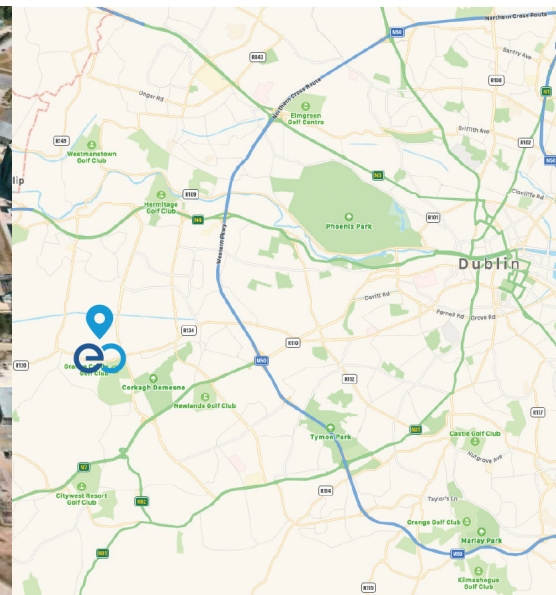

Dublin Campus

DBU01 & DBU02 Data Sheet

EdgeConneX is a global leader in data center development and delivery, with over 50 data centers in more than 40 markets worldwide.

Our Dublin EdgeConneX campus is a large land banked parcel that currently houses two purpose-built data centers with potential for future expansion.

Dublin is a hub for business and a pivotal point for Internet and Cloud connectivity. And EdgeConneX has a proven track record of delivering data centers at any scale, on time, on budget, and with the cooperation and support of in-market community and regulatory leaders.

Contact EdgeConneX today to set up a campus tour and learn more about the EdgeConneX Dublin Data Center Campus.

 **Dublin Campus: Grange Castle Business Park, Old Ankor Rd., Dublin, Ireland**

Campus Snapshot